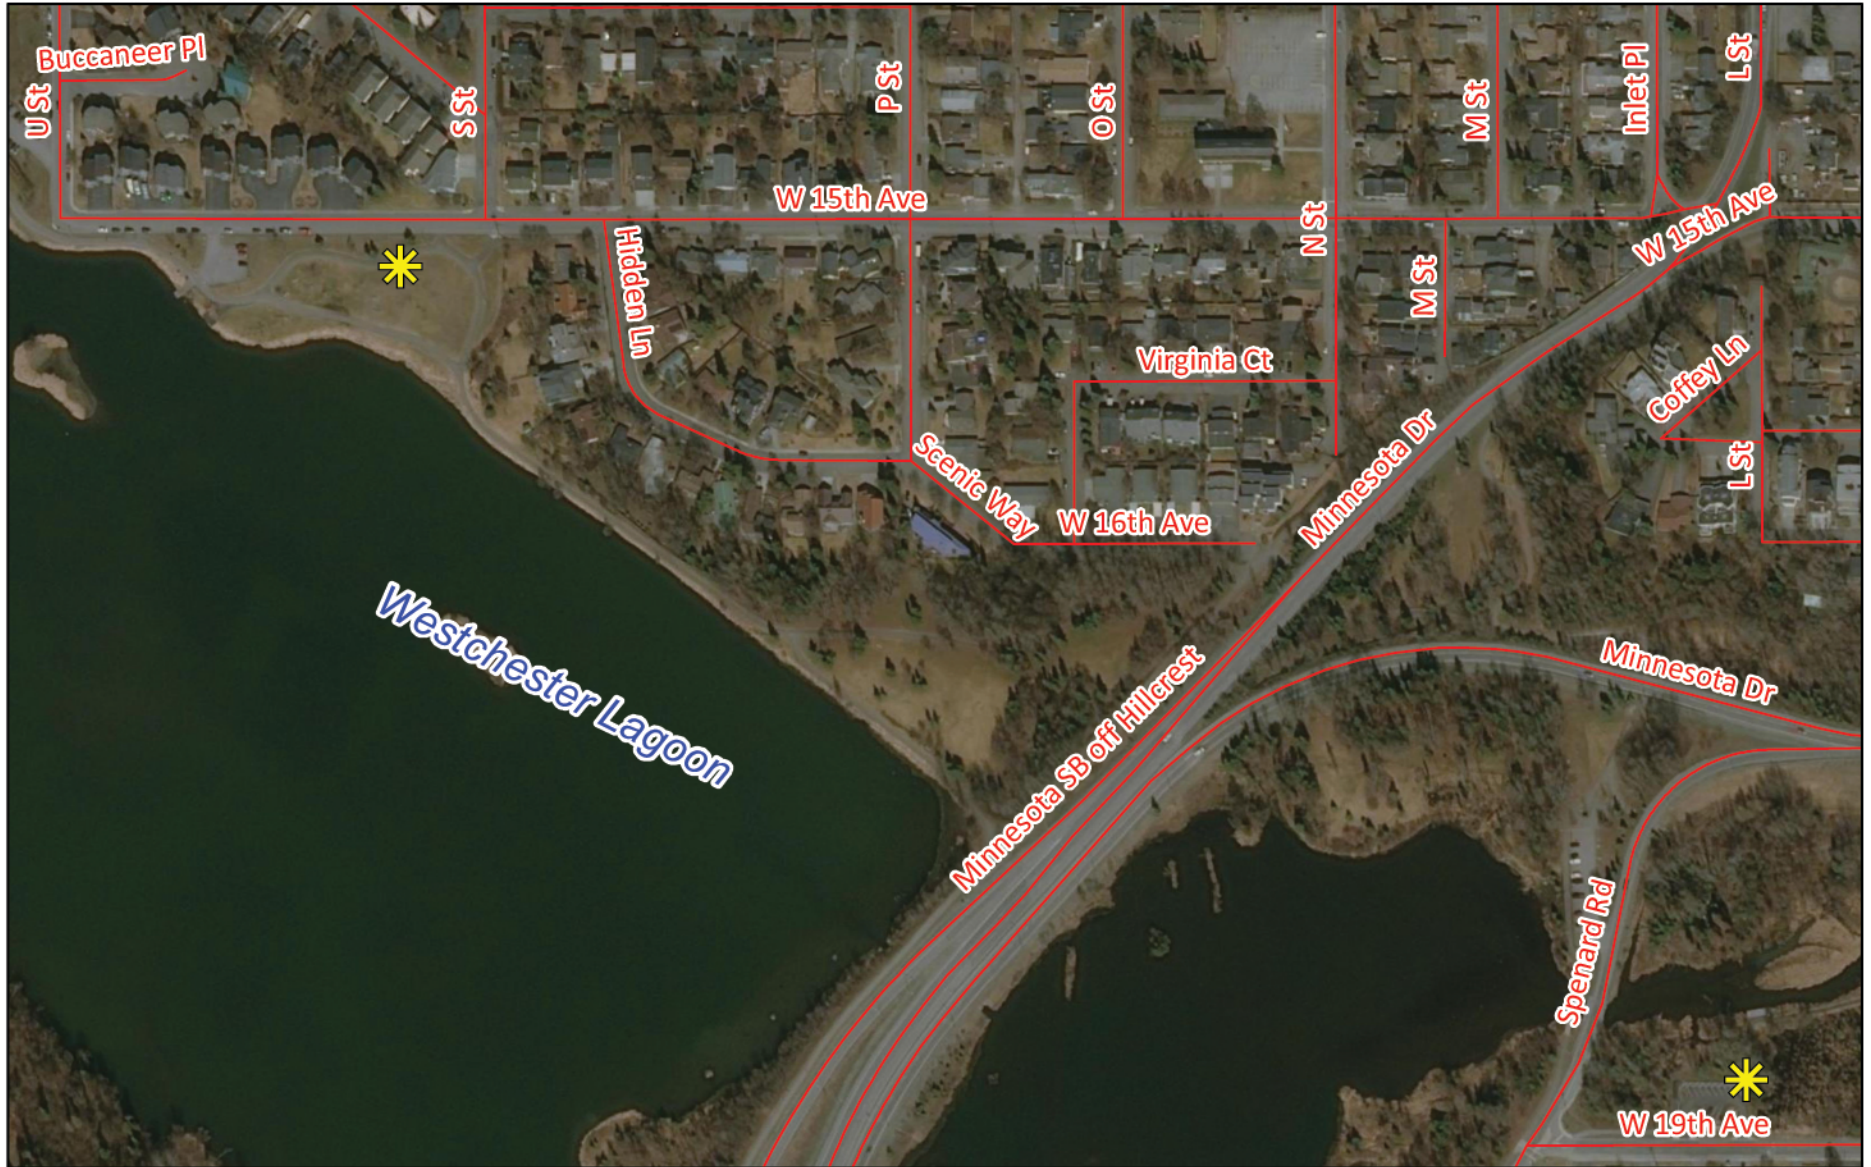

Map7-E Westchester Lagoon - Spenard Dr. to W. 15th Ave.

Anchorage Waterways Council

Start/End Locations

Streets

Creek