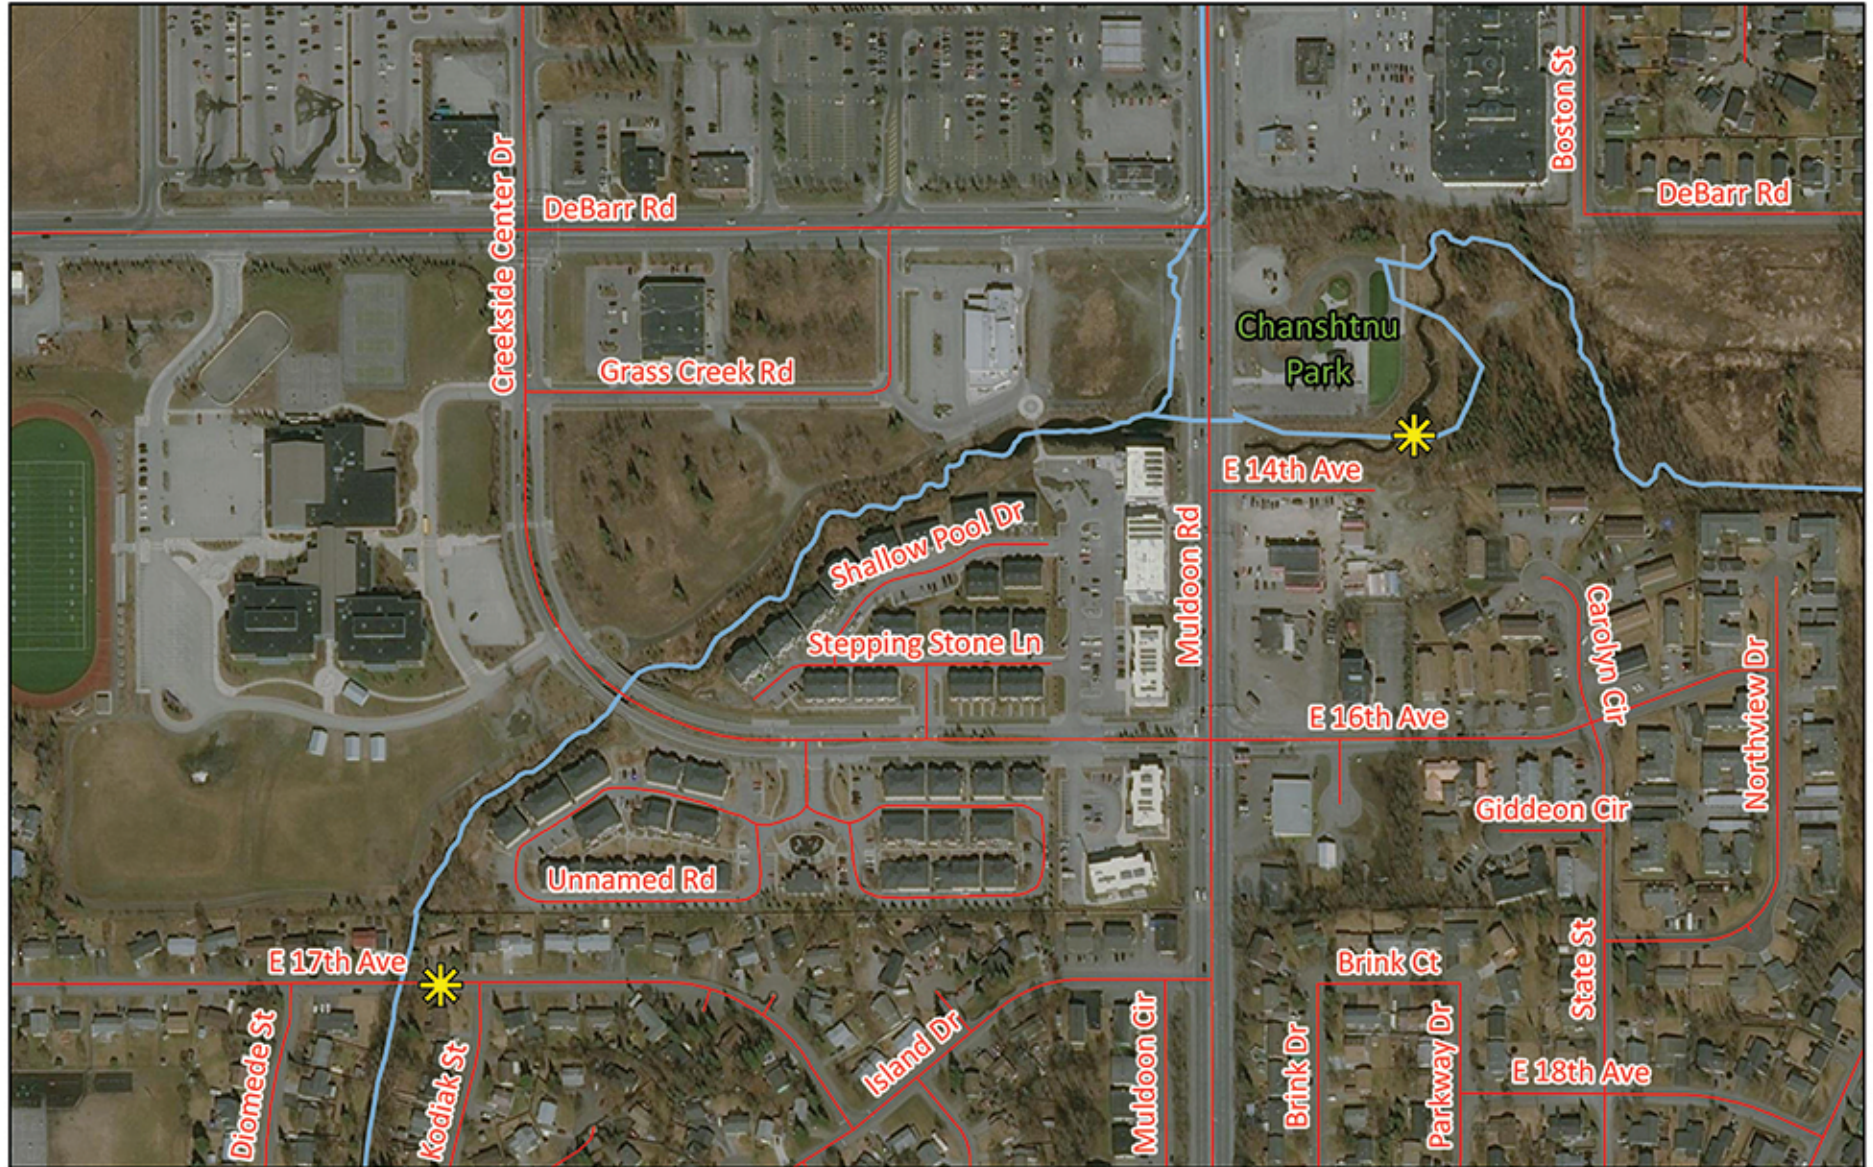

# Map 17 - South Fork Chester Creek - E. 17th to Chanshtnu

Anchorage Waterways Council

Start/End Locations

Streets

Creek